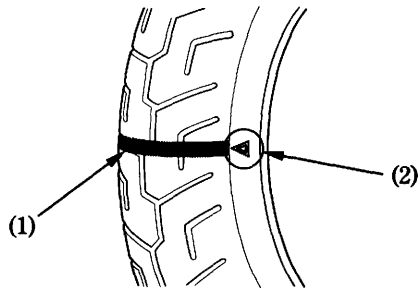

## Tread Wear

Replace tyres before tread depth at the center of the tyre reaches the following limit:

Minimum tread depth	
Front:	1.5 mm (0.06 in)
Rear:	2.0 mm (0.08 in)

< For Germany >

German law prohibits use of tyres whose tread depth is less than 1.6 mm.

- (1) Wear indicator
- (2) Wear indicator location mark