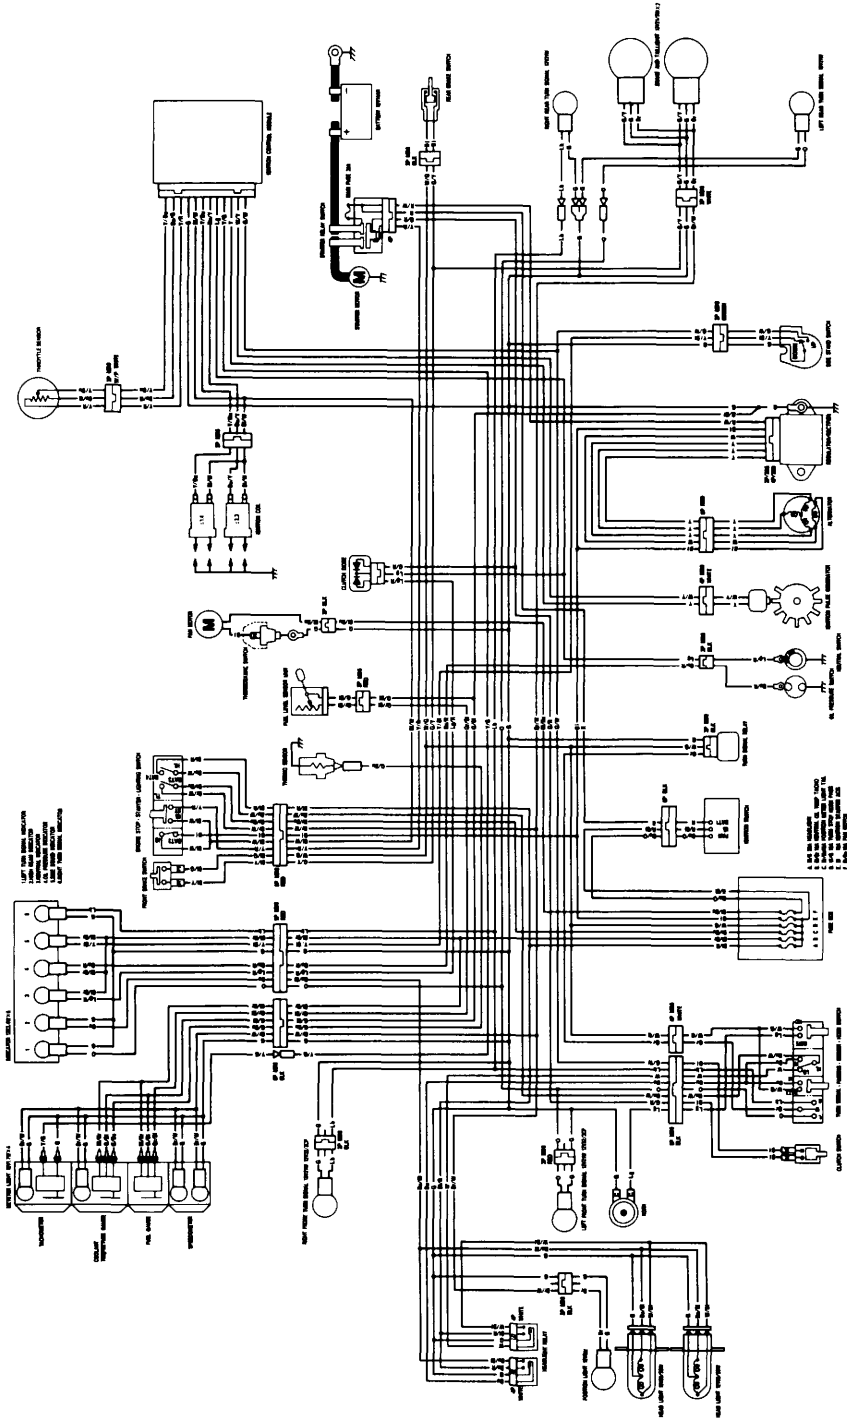

CBR1000F (E)