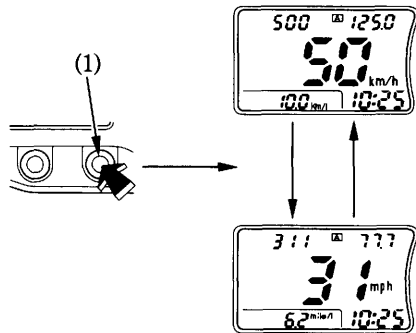

Speed, Mileage and Fuel Mileage Unit Change (E type only)

The speedometer displays either “km/h” or “mph”.

The odometer/tripmeter displays either “km” or “mile”.

The fuel mileage meter displays either “km/l” or “mile/l”. Push the right control button (1) to select “km/h”/“km”/“km/l” or “mph”/“mile”/“mile/l”.

(1) Right control button