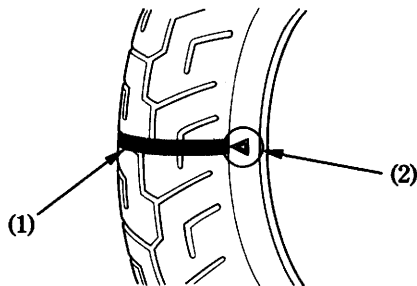

Tread Wear

Replace tyres before tread depth at the center of the tyre reaches the following limit:

Minimum tread depth	
Front:	1.5 mm (0.06 in)
Rear:	2.0 mm (0.08 in)

< For Germany >

German law prohibits use of tyres whose tread depth is less than 1.6 mm.

- (1) Wear indicator
- (2) Wear indicator location mark