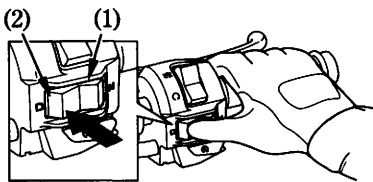

To switch the transmission into D mode:

Press and hold the D (drive) side (2) of the N-D shift switch until the neutral indicator (3) turns off and the D mode indicator (4) comes on.

- (1) N-D shift switch
- (2) N-D shift switch (D)