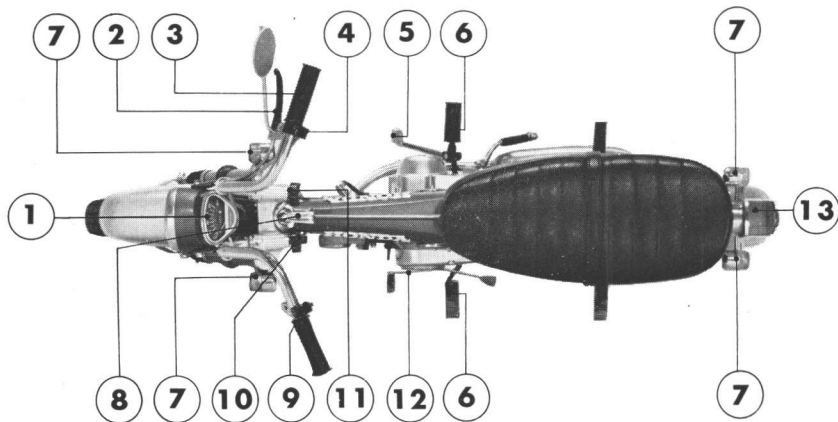

NOMENCLATURE

ST 70-I

- ① Speedometer ② Front brake lever ③ Throttle grip ④ Turn signallight control switch (above), Horn button (below) ⑤ Rear brake pedal ⑥ Foot rests ⑦ Turn signallight
- ⑧ Head pipe knob ⑨ Headlight beam control switch ⑩ Main switch ⑪ Handle bar knobs
- ⑫ Gear change pedal ⑬ Tail/stoplight