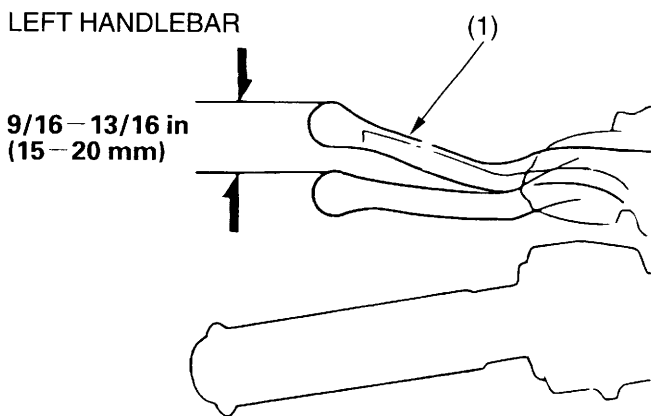

Rear Brake Lever Freeplay

(1) rear brake lever

Inspection

Measure the distance the rear brake lever (1) moves before the brake starts to take hold. Freeplay, measurement at the tip of the end of the brake lever, should be:

9/16 - 13/16 in (15 - 20 mm)

If necessary, adjust to the specified range.