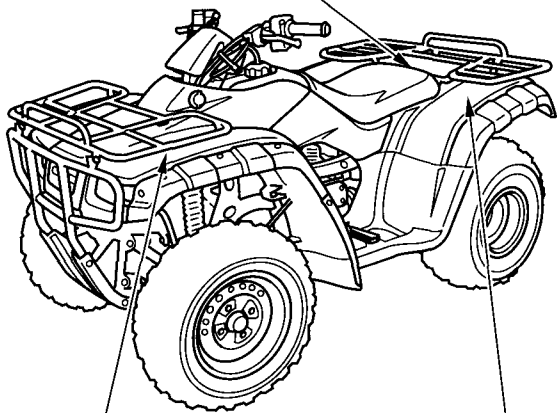

⚠ WARNING

NEVER ride as a passenger.
Passengers can cause a
loss of control, resulting in
SEVERE INJURY or **DEATH.**

⚠ WARNING

Overloading this ATV or carrying cargo improperly can change handling, stability and braking performance and can lead to an accident.

Never exceed the maximum front cargo limit of: **66lbs (30kg)**.

Refer to instructions in the Owner's Manual.

⚠ WARNING

Improper tire pressure or overloading can cause loss of control. Loss of control can result in severe injury or death.

- Cold tire pressure ;
Front : 25±3kpa 0.25±0.03kg/cm² 3.6±0.4psi
Rear : 25±3kpa 0.25±0.03kg/cm² 3.6±0.4psi
- Maximum weight capacity ; 220kg 485lbs.