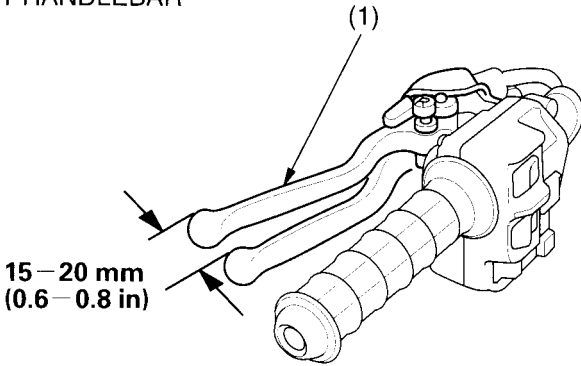

Rear Brake Lever Freeplay

LEFT HANDLEBAR

(1) rear brake lever

Inspection

Measure the distance the rear brake lever (1) moves before the brake starts to take hold. Freeplay, measurement at the tip of the end of the brake lever, should be:

15-20 mm (0.6-0.8 in)

If necessary, adjust to the specified range.