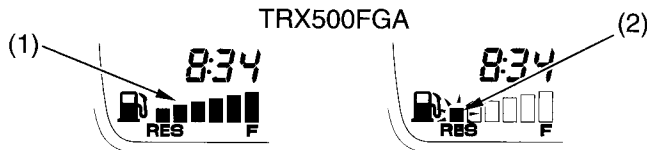

Indicators & Displays

Fuel Gauge

The fuel gauge liquid crystal display (1) shows the approximate fuel supply available. The fuel tank capacity is:

4.17 US gal (15.8 ℓ)

When segment RES (2) flashes, you should refill the tank as soon as possible. The amount of fuel remaining when the flashing starts is approximately:

0.87 US gal (3.3 ℓ)

TRX500FA

TRX500FGA

(1) fuel gauge

(2) segment RES

All segments will flash, when the fuel gauge function is fails. See your Honda dealer.

TRX500FA

TRX500FGA