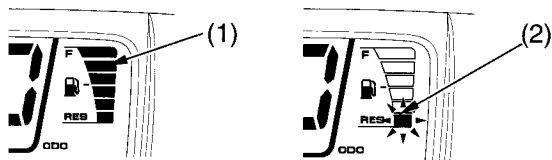

Indicators & Displays

Fuel Gauge

The fuel gauge liquid crystal display (1) shows the approximate fuel supply available. The fuel tank capacity is:

4.17 US gal (15.8 ℓ)

When segment RES (2) flashes, you should refill the tank as soon as possible. The amount of fuel remaining when the flashing starts is approximately:

0.87 US gal (3.3 ℓ)

TRX500FA

TRX500FGA

(1) fuel gauge

(2) segment RES

All segments will flash, when the fuel gauge function is fails. See your Honda dealer.

TRX500FA

TRX500FGA