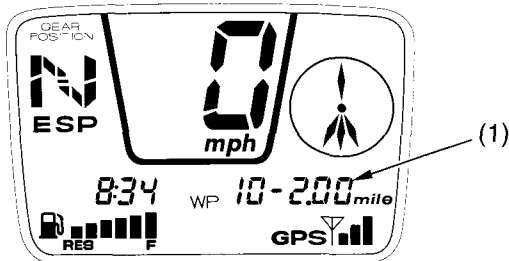

GPS Mode

Distance to Waypoint

The distance to waypoint (1) display shows the straight line distance from your present location to the waypoint.

The distance range display shows three numerals with a “floating” decimal:

Range	Display
Less than 10 miles	0.01 – 9.99
10 miles up to 1,000 miles	10 – 999

(1) distance to waypoint