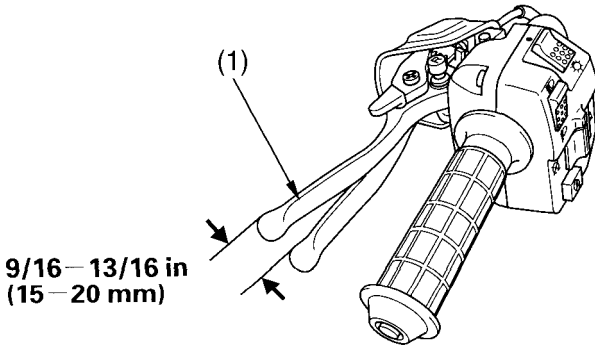

## Rear Brake Lever Freeplay

### LEFT HANDLEBAR

(1) rear brake lever

### Inspection

Measure the distance the rear brake lever (1) moves before the brake starts to take hold. Freeplay, measurement at the tip of the end of the brake lever, should be:

9/16 – 13/16 in (15 – 20 mm)