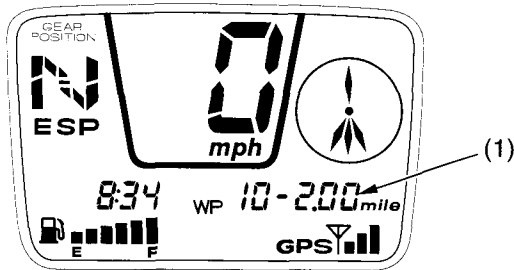

GPS Mode

Distance to Waypoint

The distance to waypoint (1) display shows the straight line distance from your present location to the waypoint.

The distance range display shows three numerals with a “floating” decimal:

Range	Display
Less than 10 miles	0.01 – 9.99
10 miles up to 1,000 miles	10 – 999

(1) distance to waypoint