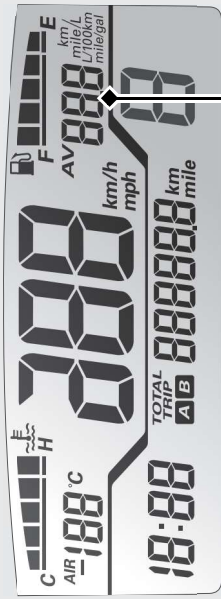

Instruments (Continued)

Fuel mileage meter

The current fuel mileage, average fuel mileage and no indication can be selected to press the **FCD** button.