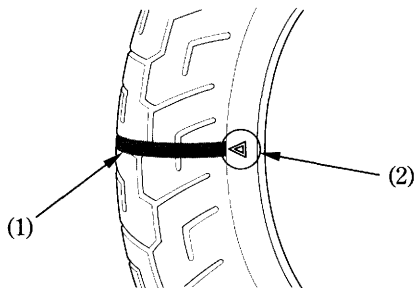

## Tread Wear

Replace tyres before tread depth at the center of the tyre reaches the following limit:

Minimum tread depth	
Front:	1.5 mm (0.06 in)
Rear:	2.0 mm (0.08 in)

< For Germany >

German law prohibits use of tyres whose tread depth is less than 1.6 mm.

- (1) Wear indicator
- (2) Wear indicator location mark