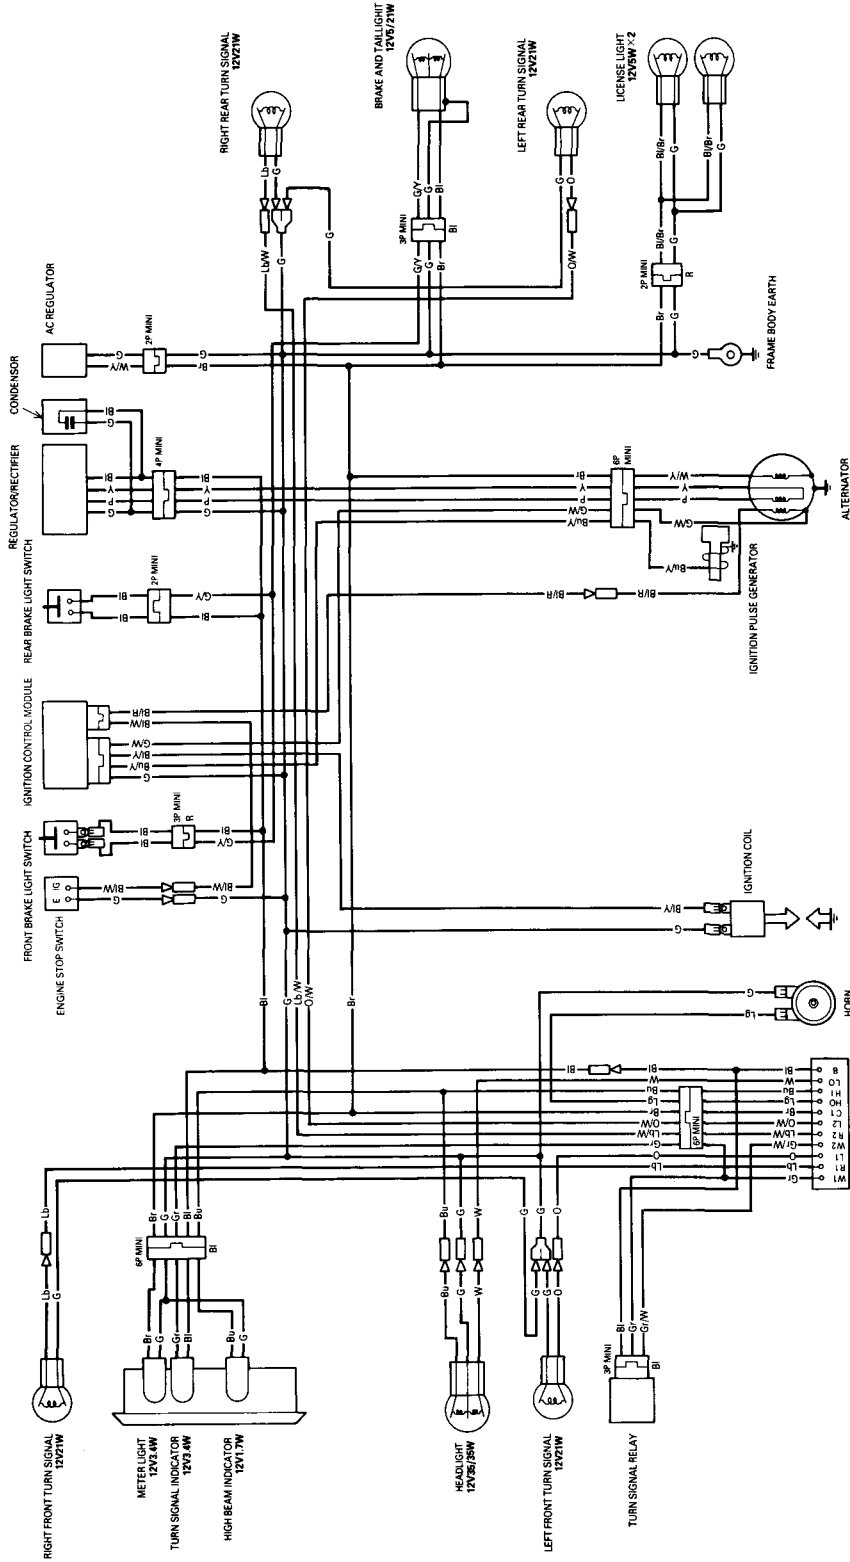

XR250R (U)

TURN SIGNAL SWITCH

	R1	W1	L1	R2	W2	L2
CORD COLOR	R	N	L	L	N	L
CORD COLOR	Lb	Gr	O	Lb/W	Gr/W	O/W

DIMMER SWITCH

	C1	HI	LO
CORD COLOR	LO	HI	HI
CORD COLOR	Lb	Gr	Bu

HORN SWITCH

	B	HO
CORD COLOR	FREE	PUSH
CORD COLOR	Bi	Lg

ENGINE STOP SWITCH

	E	IG
CORD COLOR	OFF	RUN
CORD COLOR	G	B/W

SWITCH CONTINUITY

0030Z-KCE-6500