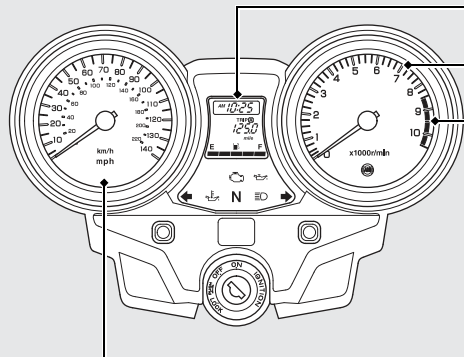

Instruments

Speedometer

This shows your speed in miles per hour (mph) and/or kilometer per hour (km/h) depend on type.

Tachometer

NOTICE

Do not operate the engine in the tachometer red zone. Excessive engine speed can adversely affect engine life.

Tachometer red zone
(excessive engine rpm range)