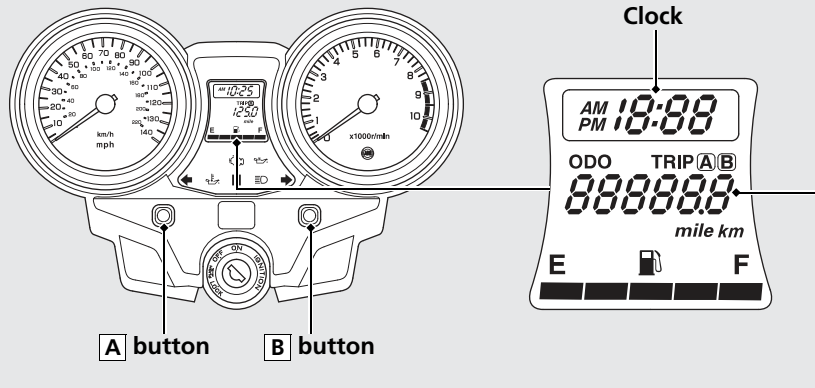

Instruments (Continued)

Odometer [ODO] & Tripmeter [TRIP A/B]

A button switches between odometer and tripmeters.

- Odometer: Total distance ridden.
- Tripmeter: Distance ridden since tripmeter was reset (press and hold **B** button to reset to 0.0 mile/km).