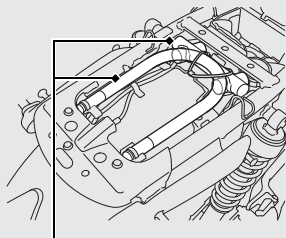

U-shaped lock/Document bag

Space to store a U-shaped lock is located under the seat. A document bag is located on the underside of the seat.

U-shaped lock

- ▶ The U-shaped lock is held in place above the rear fender by a rubber strap.
- ▶ Some U-shaped locks may not fit in the compartment due to their size or design.

Removing the Seat ➡ P.53

Under side of the seat

Document bag

Tool kit

A tool kit is located under the seat. There is also space to store light weight items.