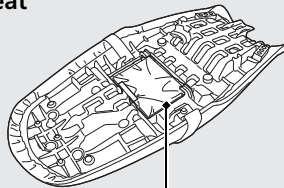

U-shaped lock/Document bag

Space to store a U-shaped lock is located under the seat. A document bag is located on the underside of the seat.

U-shaped lock

- ▶ The U-shaped lock is held in place above the rear fender by a rubber strap.
- ▶ Some U-shaped locks may not fit in the compartment due to their size or design.

Removing the Seat ➡ P.53

Under side of the seat

Document bag

Tool kit

A tool kit is located under the seat. There is also space to store light weight items.