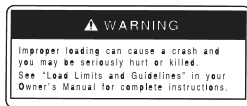

Safety Labels

Safety labels on your motorcycle either warn you of potential hazards that could cause serious injury or they provide important safety information. Read these labels carefully and don't remove them.

If a label comes off or becomes hard to read, contact your dealer for a replacement.

For your protection, always wear your helmet while riding.
Read the owner's manual carefully.