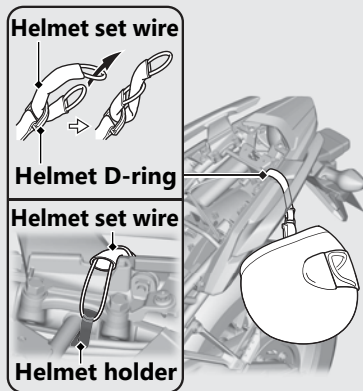

Storage Equipment

Helmet Holder

The helmet holder is located under the seat.
A helmet set wire is in the tool kit.

⚠️ WARNING

Riding with a helmet attached to the holder can interfere with the rear wheel or suspension and could cause a crash in which you can be seriously hurt or killed.

Use the helmet holder only while parked. Do not ride with a helmet secured by the holder.

▶ Use the helmet holder only when parked.

Removing the Seat ➡ P.63