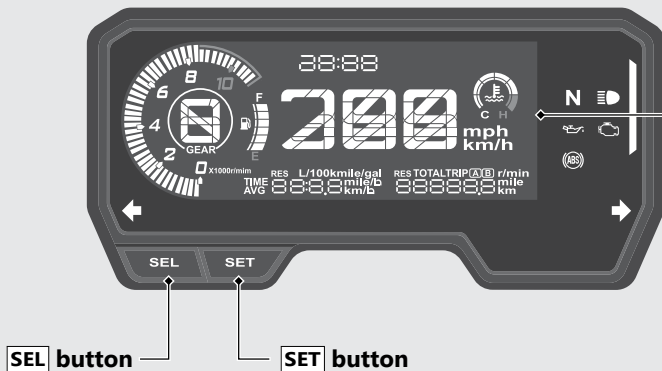

## Display Check

When the ignition switch is turned to the ON position, initial animation will show. If any part of these displays does not come on when it should, have your dealer check for problems.