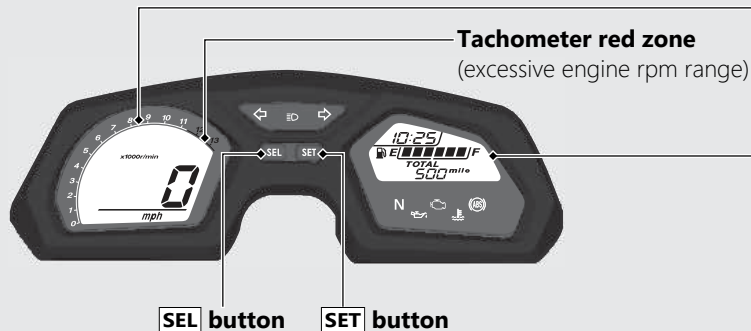

## Display Check

When the ignition switch is turned on, the display will temporarily show all the modes and digital segments.

If any part of these displays does not come on when it should, have your dealer check for problems.