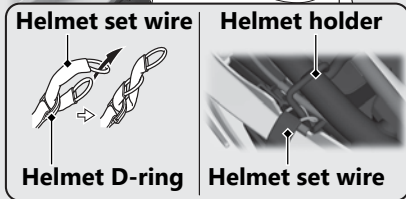

# Storage Equipment

The helmet holder, the tool kit and helmet set wire (in the tool kit) are located under the seat.

## Tool kit

► Use the helmet holder only when parked.

### **WARNING**

Riding with a helmet attached to the holder can interfere with the rear wheel or suspension and could cause a crash in which you can be seriously hurt or killed.

Use the helmet holder only while parked. Do not ride with a helmet secured by the holder.