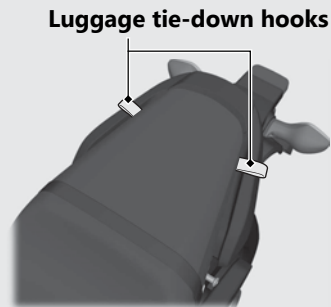

The document bag and luggage tie-down hooks are located on the underside of the seat.

Never use the tie-down hooks to tow or lift the motorcycle.

Removing the Seat ➔ P.61