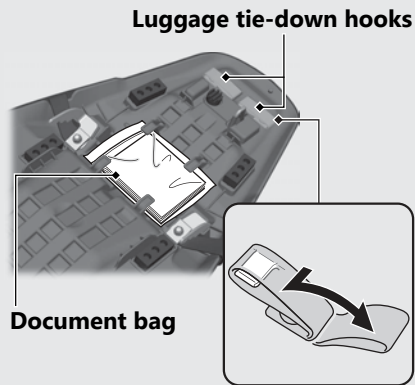

The document bag and luggage tie-down hooks are located on the underside of the seat.

Never use the tie-down hooks to tow or lift the motorcycle.

Removing the Seat ➔ P.61