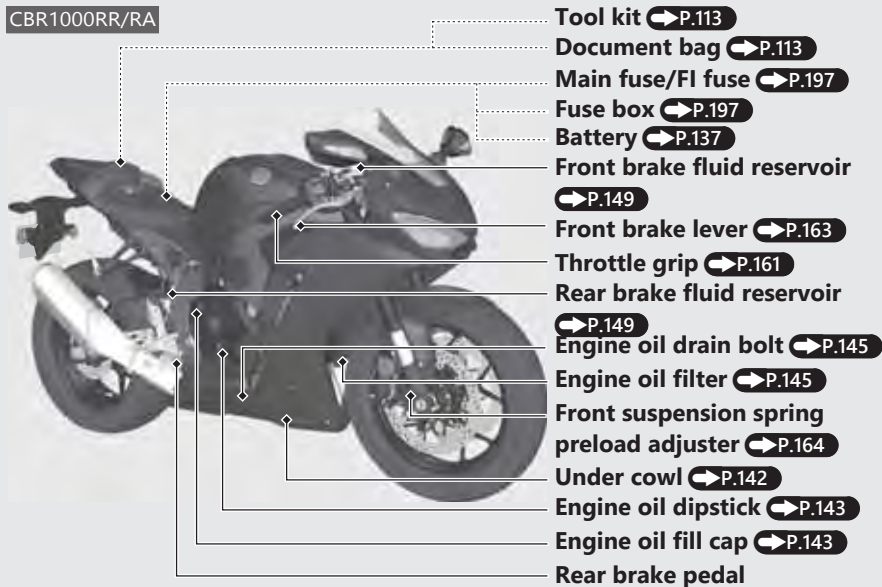

Parts Location

CBR1000RR/RA

Tool kit ➔ P.113

Document bag ➔ P.113

Main fuse/FI fuse ➔ P.197

Fuse box ➔ P.197

Battery ➔ P.137

Front brake fluid reservoir
➔ P.149

Front brake lever ➔ P.163

Throttle grip ➔ P.161

Rear brake fluid reservoir
➔ P.149

Engine oil drain bolt ➔ P.145

Engine oil filter ➔ P.145

Front suspension spring
preload adjuster ➔ P.164

Under cowl ➔ P.142

Engine oil dipstick ➔ P.143

Engine oil fill cap ➔ P.143

Rear brake pedal