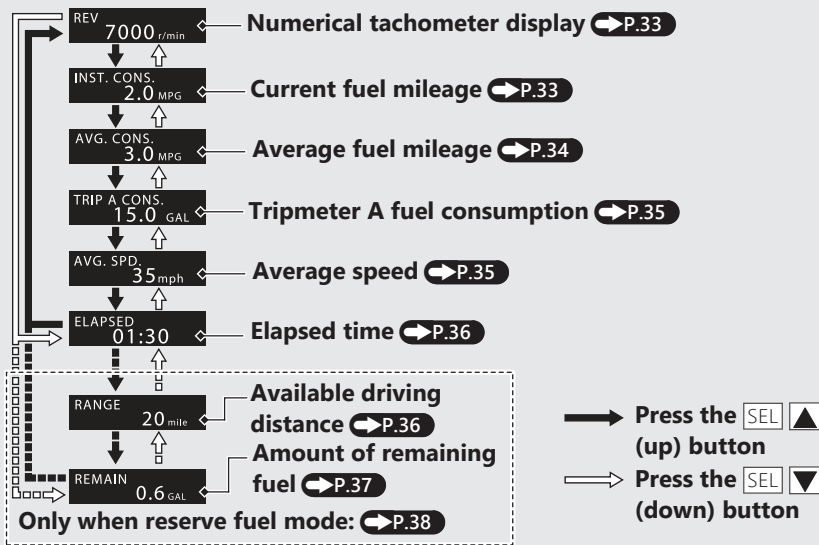

Instruments (Continued)

When the low fuel indicator lights and the low fuel pop-up information appear, INFO 3 display will automatically switch to the amount of remaining fuel display.