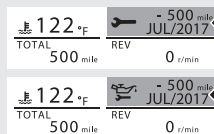

u Pass 0 mile (km): "-" mark changed to

"+" mark

DATE:

Month: JAN to DEC

Year: 2010 to 2099

When reaching any of the following, the pop-up information is appears in the ordinary display.  **P.90**

- "-300 mile" or "-500 km" from the next periodic inspection
- "-60 mile" or "-100 km" from the next engine oil change
- One month before the set month