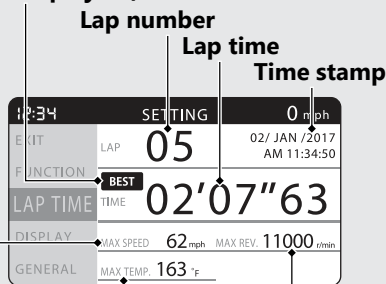

Instruments (Continued)

Lap Timer

You can record lap time in the circuit mode.

➡ P.24

**Stopwatch/
difference with the best lap**

Previous lap time

Previous lap number

You can check and clear the recorded lap time data in the setting mode. ➡ P.55

➡ P.56

Best icon

(Displayed when the fastest lap time displayed.)

Lap number

Lap time

Time stamp

**Maximum
vehicle
speed**

**Maximum engine
revolutions**