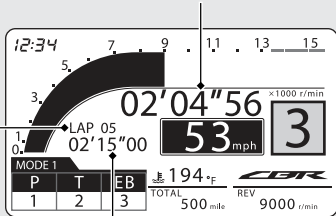

Instruments (Continued)

Lap Timer

You can record lap time in the circuit mode.

➡ P.24

**Stopwatch/
difference with the best lap**

Previous lap time

Previous lap number

You can check and clear the recorded lap time data in the setting mode. ➡ P.55

➡ P.56

Best icon

(Displayed when the fastest lap time displayed.)

Lap number

Lap time

Time stamp

**Maximum
vehicle
speed**

**Maximum engine
revolutions**