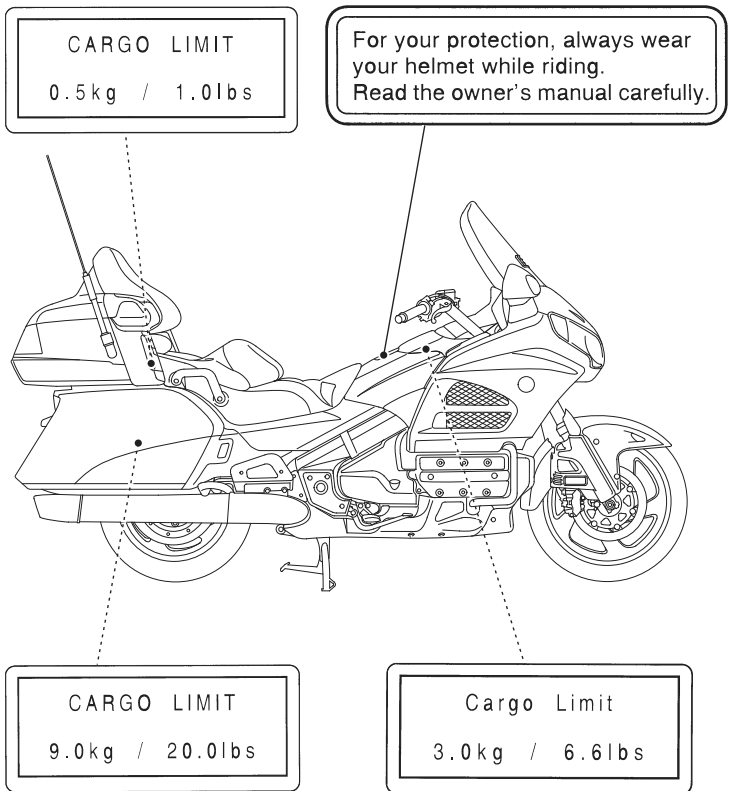

Safety Labels

Safety labels on your motorcycle either warn you of potential hazards that could cause serious injury or they provide important safety information. Read these labels carefully and don't remove them.

If a label comes off or becomes hard to read, contact your dealer for a replacement.

(Models not equipped with Airbag)