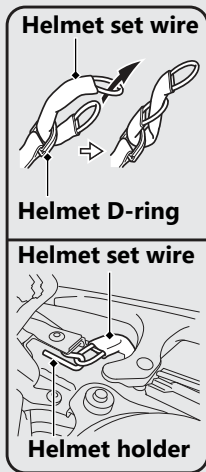

Storage Equipment *(Continued)*

Helmet Holder

The helmet holder is located under the rear seat.

A helmet set wire is in the tool kit.

► Use the helmet holder only when parked.

► **Opening the rear seat.** ➔ P.69

⚠ WARNING

Riding with a helmet attached to the holder can interfere with the rear wheel or suspension and could cause a crash in which you can be seriously hurt or killed.

Use the helmet holder only while parked. Do not ride with a helmet secured by the holder.