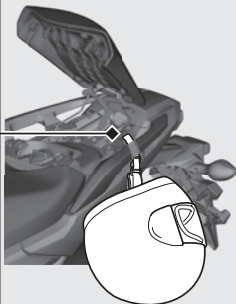

Storage Equipment *(Continued)*

Helmet Holder

The helmet holder is located under the rear seat.

A helmet set wire is in the tool kit.

► Use the helmet holder only when parked.

► **Opening the rear seat.** ➔ P.69

⚠ WARNING

Riding with a helmet attached to the holder can interfere with the rear wheel or suspension and could cause a crash in which you can be seriously hurt or killed.

Use the helmet holder only while parked. Do not ride with a helmet secured by the holder.