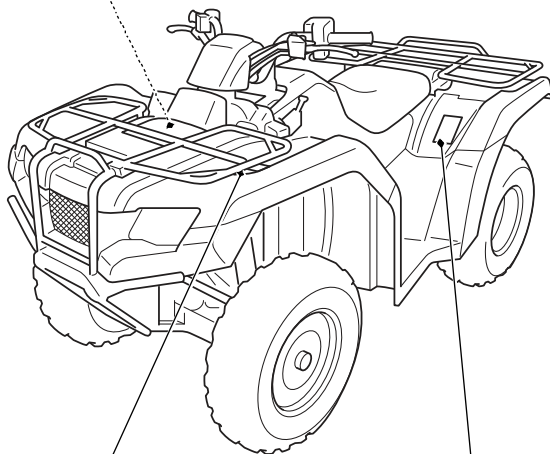

Safety Labels

⚠ WARNING

Overloading this ATV or carrying cargo improperly can change handling, stability and braking performance and can lead to an accident.

Never exceed the maximum front cargo limit of : 66 lbs (30 kg).

Refer to instructions in the Owner's Manual.

⚠ WARNING

Improper tire pressure or overloading can cause loss of control.

Loss of control can result in severe injury or death.

- Cold tire pressure :
Front : 4.4psi (30kPa)
Rear : 4.4psi (30kPa)
- Maximum weight capacity : 485lbs. (220kg)