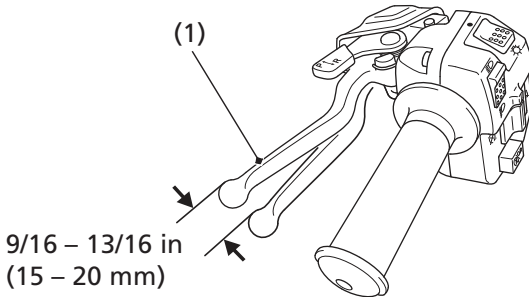

Rear Brake Lever Freeplay

LEFT HANDLEBAR

(1) rear brake lever/parking brake lever

Inspection

Measure the distance the rear brake lever/parking brake lever (1) moves before the brake starts to take hold. Freeplay, measurement at the tip of the end of the brake lever, should be:

9/16 - 13/16 in (15 - 20 mm)

If necessary, adjust to the specified range.