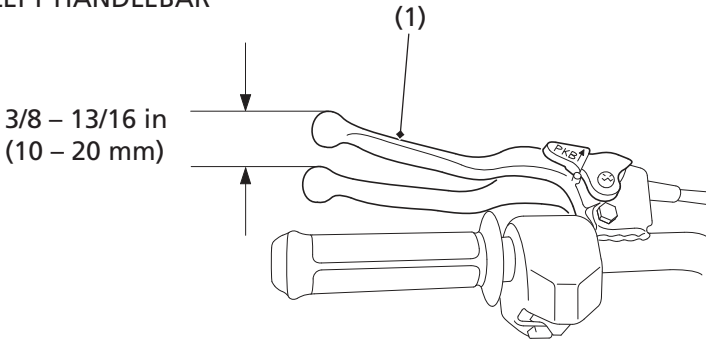

Brakes

Rear Brake Lever Freeplay

LEFT HANDLEBAR

(1) rear brake lever/parking brake lever

Inspection

Measure the distance the rear brake lever/parking brake lever (1) moves before the brake starts to take hold. Freeplay (measurement at the tip of the end of the brake lever) should be:

3/8 - 13/16 in (10 - 20 mm)

If necessary, adjust to the specified range.