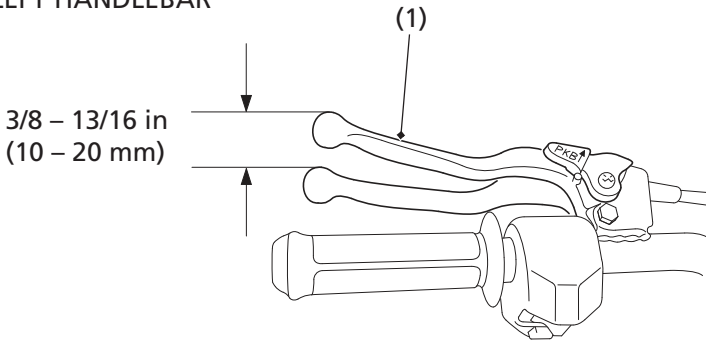

Brakes

Rear Brake Lever Freeplay

LEFT HANDLEBAR

(1) rear brake lever/parking brake lever

Inspection

Measure the distance the rear brake lever/parking brake lever (1) moves before the brake starts to take hold. Freeplay (measurement at the tip of the end of the brake lever) should be:

3/8 - 13/16 in (10 - 20 mm)

If necessary, adjust to the specified range.