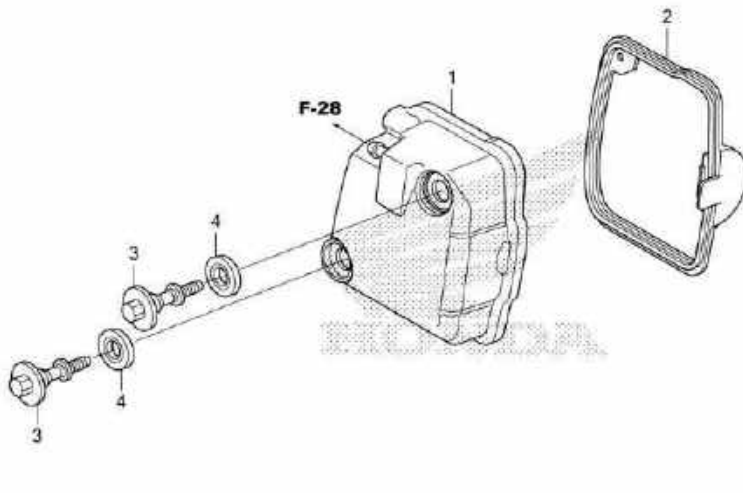

E-2

CYLINDER HEAD COVER

K931E0200

No. Ref.	L.O.N.	(Nomor ref. relatif) Deskripsi	F.R.T.
1	111104	COVER, CYLINDER HEAD	0,2
2	111102	GASKET, CYLINDER HEAD COVER	0,2

No. Ref.	No. Part	Deskripsi	Jumlah 2000Y-6P (A071K) CBS ISS (CBI) 2017(II) 2018(I)	No. Seri	Kode Parts Catalog
1	12310-K44-V00	COVER COMP., HEAD	1	1	
2	12391-K25-601	GASKET, HEAD COVER	1	1	
	12391-K44-V00	GASKET, HEAD COVER	1	1	
3	90017-GCC-000	BOLT, HEAD COVER	2	2	
4	90543-MV9-670	RUBBER, MOUNTING	2	2	