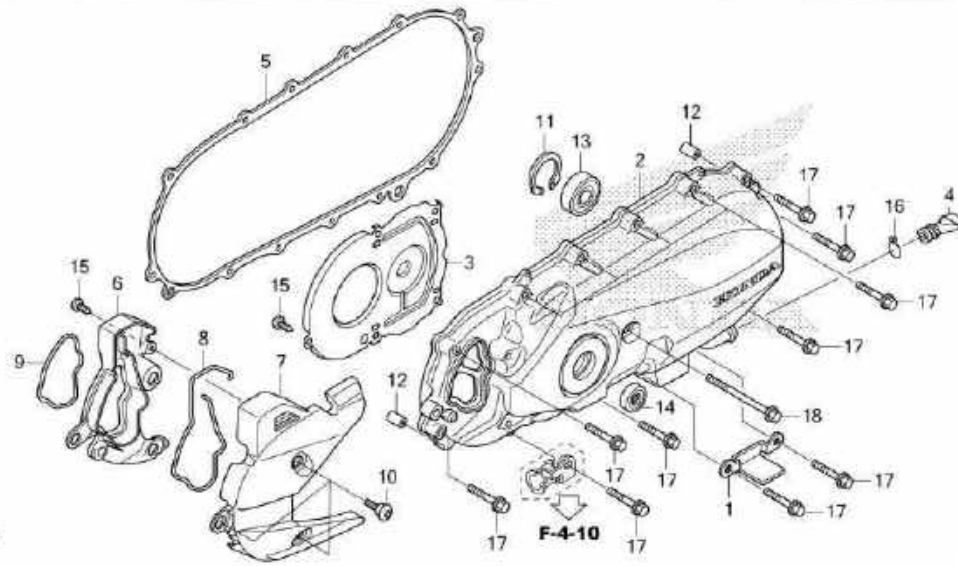

E-13

LEFT SIDE COVER

No. Ref.	L.O.N.	(Nomor ref. relatif) Deskripsi	F.R.T.
2	1101A6	COVER, CRANKCASE :LEFT	0,5
5	1101A3	GASKET, CRANKCASE COVER :LEFT ...	0,2
7		(6,8,9)	
	1101H4	DUCT, BELT COVER	0,1
13	2101F0	BEARING, DRIVESHAFT :LEFT	0,4
	2101J1	BEARING, DRIVESHAFT :KEDUA-DUANYA	1,2
14	112105	OIL SEAL, KICK STARTER SPINDLE ..	0,2

2

No. Ref.	No. Part	Deskripsi	Jumlah		No. Seri	Kode Parts Catalog
			SCOOTER SP (ACF110) CBS ISS (CMT) 2017m, 2018u			
1	11230-KVB-900	COVER, VENT HOLE	1	1		
2	11340-K25-600	COVER COMP., L. SIDE	1	1		
3	11342-KZL-930	PLATE, L. COVER	1	1		
4	11343-KVG-900	TUBE, DRAIN	1	1		
5	11395-K44-V00	GASKET, L. COVER	1	1		
6	19641-K44-V00	DUCT, L. COVER	1	1		
7	19642-K44-V00	CAP, L. COVER	1	1		
8	19748-K44-V00	SEAL, DUCT	1	1		
9	19749-KVY-900	SEAL, L. DUCT COVER	1	1		
10	90101-K29-900	BOLT, SOCKET, 6X18	3	3		
11	90601-KZL-930	CIRCLIP, INTERNAL, 32MM	1	1		
12	90702-KFM-900	DOWEL PIN, 8X12	2	2		
13	91005-KVB-900	BEARING COMP.(6002UU)(NT) ..	1	1		
	91005-KVB-N50	BEARING COMP.(6002UU)(SK) ..	1	1		
	91005-KVB-S50	BEARING COMP.(6002UU)(NS) ..	1	1		
14	91212-K44-V01	OIL SEAL, 16X26X6	1	1		
15	93903-34320	SCREW, TAPPING, 4X12	6	6		
16	95002-80000	CLIP, TUBE(C12)	1	1		
17	96001-06035-00	BOLT, FLANGE, 6X35	13	13		
18	96001-06085-00	BOLT, FLANGE, 6X85	1	1		