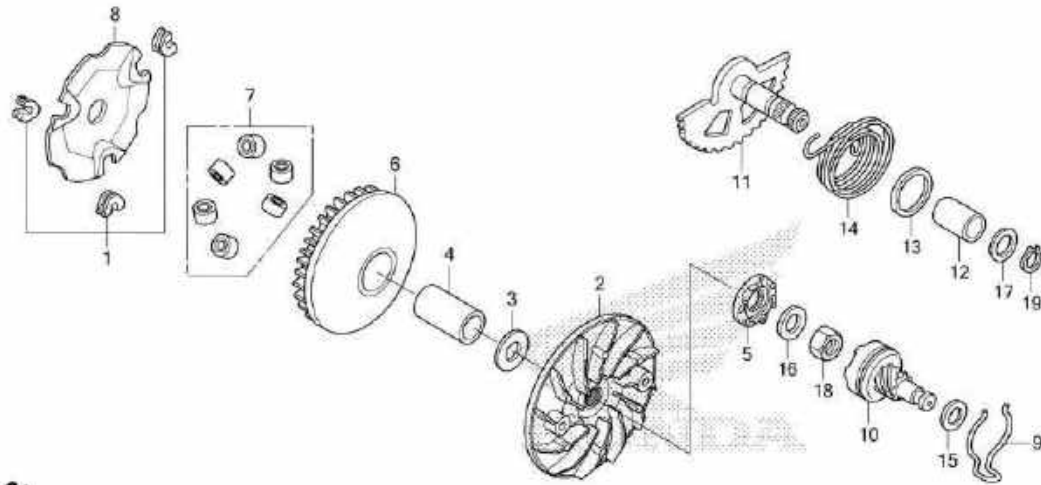

E-16

DRIVE FACE

K93IE1600

No. Ref.	L.O.N.	(Nomor ref. relatif) Deskripsi	F.R.T.
2		(5)	
2	2111A0	FACE, DRIVE	0,4
6	2111A1	FACE, MOVABLE DRIVE	0,4
7		(1,8)	
7	2111A4	ROLLER, WEIGHT	0,4
10		(9)	
10	1121A9	GEAR, KICK STARTER DRIVEN	0,2
11	1121A2	SPINDLE, KICK STARTER	0,4
14	112103	SPRING, KICK STARTER RETURN	0,4

No. Ref.	No. Part	Deskripsi	Jumlah SCOPY & SP (ACF110) CBS ISS (CBT) 2017-; 2018-;	No. Seri	Kode Parts Catalog
1	22011-K81-N00	PIECE SET, SLIDE	1	1	
	22011-K93-N00	.....	1	1	
2	22102-K44-V00	FACE, DRIVE	1	1	
3	22103-K44-V00	WASHER, 15X25X2	1	1	
4	22105-K44-V00	BOSS, DRIVE FACE	1	1	
5	22109-KZL-840	RATCHET, STARTER	1	1	
6	22110-K44-V00	FACE COMP., MOVABLE DRIVE ..	1	1	
7	22123-K44-V00	ROLLER SET, WEIGHT	1	1	
	22123-K81-N00	.....	1	1	
8	22131-KVB-900	PLATE, RAMP	1	1	
9	28223-KZL-840	SPRING, KICK DRIVEN GEAR ...	1	1	
10	28230-KZL-840	GEAR COMP., KICK DRIVEN(7T)	1	1	
11	28250-KZR-600	SPINDLE COMP., KICK STARTER	1	1	
12	28253-KVB-900	BUSH, KICK SPINDLE	1	1	
13	28255-GS6-000	COLLAR, KICK BOSS	1	1	
14	28281-KZL-C00	SPRING, KICK RETURN	1	1	
15	90412-KZL-840	WASHER, THRUST, 10MM	1	1	
16	90426-KZL-840	WASHER, SPECIAL, 14MM	1	1	
17	90439-443-740	WASHER, 16X22	1	1	
18	94030-14200	NUT, HEX., 14MM	1	1	
19	94511-16000	CIRCLIP, EXTERNAL, 16MM	1	1