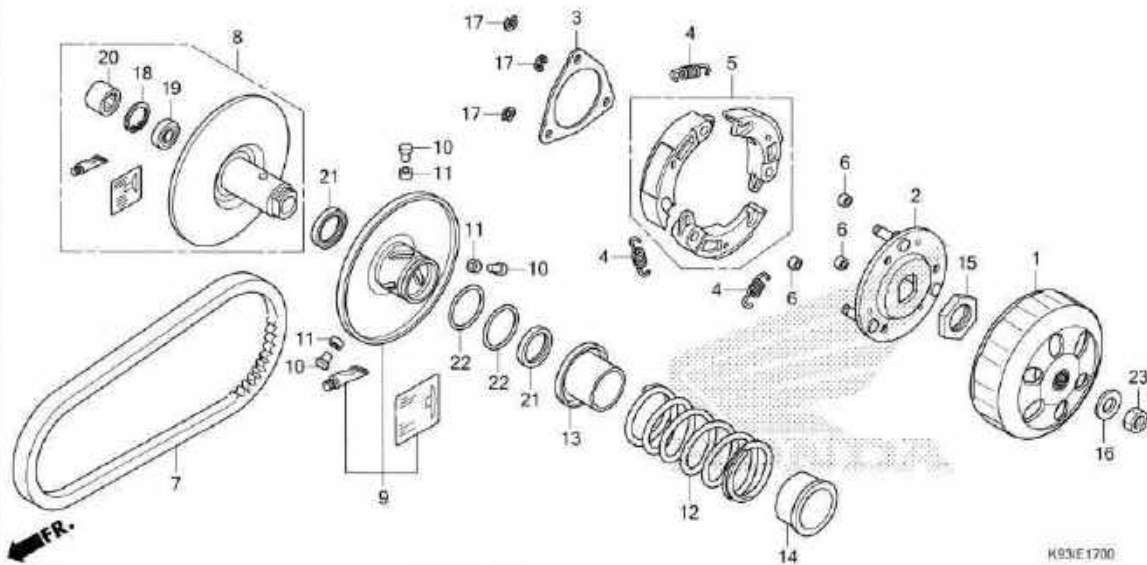

E-17

DRIVEN FACE

No. Ref.	L.O.N.	(Nomor ref. relatif) Deskripsi	F.R.T.
1	2121A0	OUTER, CLUTCH.....	0,3
5		(2,4)	
	2121A6	WEIGHT SET, CLUTCH.....	0,6
7	2111B2	BELT, DRIVE.....	0,4
8		(10,11,13)	
	2111A2	FACE, DRIVEN.....	0,5
9		(21,22)	
	2111A3	FACE, MOVABLE DRIVEN.....	0,5
12		(14)	
	2111A7	SPRING, DRIVEN FACE.....	0,5
20		(19)	
	2111A8	BEARING, DRIVEN FACE.....	0,6
	2111A8A	.Ganti 1 bearing tambahkan.....	0,1

No. Ref.	No. Part	Deskripsi	Jumlah		No. Seri	Kode Parts Catalog
			SCOOTY 6SP (ACF110) CBS ISS (CBT) 2017(+), 2018(+)			
1	22100-K81-N21	OUTER COMP., CLUTCH.....	1	1		
2	22350-K16-A41	PLATE COMP., DRIVE.....	1	1		
3	22361-K16-A41	PLATE, CLUTCH SIDE.....	1	1		
4	22401-GCC-000	SPRING, CLUTCH.....	3	3		
5	22535-K16-A40	WEIGHT SET, CLUTCH.....	1	1		
6	22804-148-000	RUBBER, CLUTCH DAMPER.....	3	3		
7	23100-K16-A41	BELT, DRIVE.....	1	1		
8	23205-K93-N00	FACE SET, DRIVEN.....	1	1		
9	23224-K81-N20	FACE SET, MOVABLE DRIVEN...	1	1		
10	23225-KSY-900	PIN, ROLLER GUIDE.....	3	3		
11	23226-K27-V02	ROLLER, GUIDE.....	3	3		
12	23233-K16-A41	SPRING, DRIVEN FACE.....	1	1		
13	23237-K16-A41	COLLAR, SEAL.....	1	1		
14	23238-K16-A41	COLLAR, SPRING.....	1	1		
15	90202-KN7-670	NUT, SPECIAL, 28MM.....	1	1		
16	90441-GY6-940	WASHER, 12.2X29X2.5.....	1	1		
17	90454-K16-A41	CIRCLIP, 4MM.....	3	3		
18	90464-K27-V02	CIRCLIP, INTERNAL, 28MM....	1	1		
19	91009-KVY-961	BEARING, RADIAL BALL, 6902U	1	1		
20	91109-KVY-902	BEARING, NEEDLE, 20X29X18..	1	1		
21	91211-K44-V01	SEAL, DRIVEN FACE, 34X41X4..	2	2		
22	91351-642-000	O-RING, PINION CAP.....	2	2		
23	94030-12200	NUT, HEX., 12MM.....	1	1		