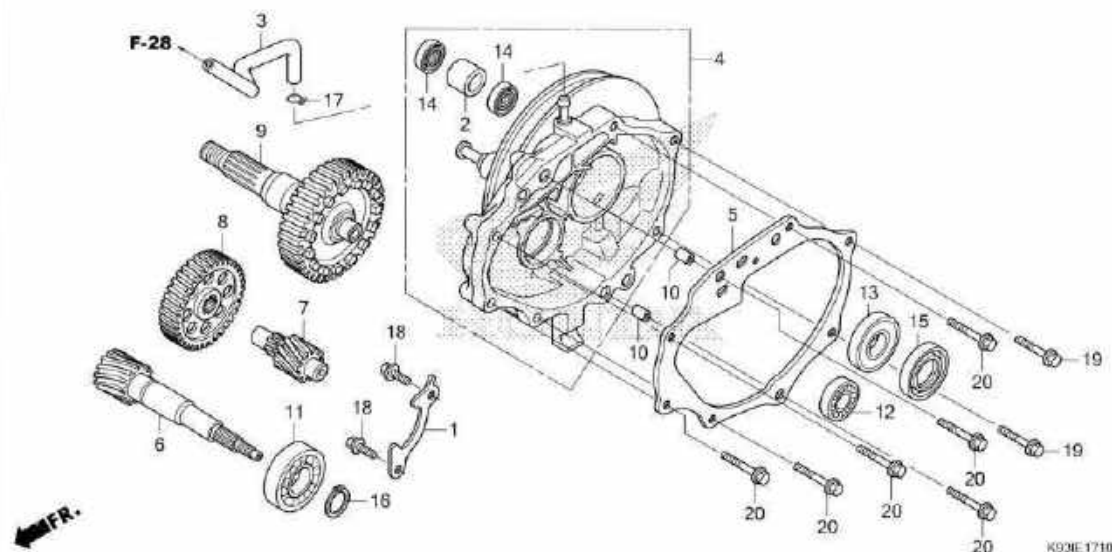

E-17-10

TRANSMISSION

No. Ref.	L.O.N.	(Nomor ref. relatif) Deskripsi	F.R.T.
4	2101A2	CASE, TRANSMISSION	1,1
5	2101A3	GASKET, TRANSMISSION CASE	0,8
6	2101E9	SHAFT, DRIVE	1,1
7	210142	COUNTERSHAFT, TRANSMISSION	0,8
8	2101A5	GEAR, COUNTER	0,8
9	210170	SHAFT, FINAL GEAR	0,8
11	2101F1	BEARING, DRIVESHAFT :RIGHT	1,1
	2101J1	BEARING, DRIVESHAFT :KEDUA-DUANYA	1,2
12	2101C8	BEARING, COUNTERSHAFT :RIGHT	1,0
	2101C9	BEARING, COUNTERSHAFT :KEDUA-DUANYA (15)	1,1
13	2101E6	BEARING, FINAL GEAR SHAFT :RIGHT	1,0
	2101J0	BEARING, FINAL GEAR SHAFT :KEDUA-DUANYA	1,1

No. Ref.	No. Part	Deskripsi	Jumlah SC00PW 2BP (ACF110) CBS IS5 (CBT) 2017eb, 2018uj	No. Seri	Kode Parts Catalog
1	11108-K2L-930	PLATE, MISSION BEARING SETTING	1	1	
2	11204-KGF-900	SLEEVE, RR. BRAKE CAM	1	1	
3	11211-K50-T00	TUBE, MISSION BREATHER	1	1	
4	21200-K50-T00	CASE COMP., TRANSMISSION ...	1	1	
5	21395-KVB-901	GASKET, MISSION CASE	1	1	
6	23411-K81-N00	SHAFT, DRIVE(18T)	1	1	
7	23421-K81-N00	COUNTERSHAFT(12T)	1	1	
8	23422-K46-N20	GEAR, COUNTER(51T)	1	1	
9	23430-K81-N00	GEAR COMP., FINAL(45T)	1	1	
10	90702-KFM-900	DOWEL PIN, 8X12	2	2	
11	91003-K50-T01	BEARING, RADIAL BALL, 6204 (SK)	1	1	
	91003-KZR-601	BEARING, RADIAL BALL, 6204 (NT)	1	1	
	91003-KZR-602	BEARING, RADIAL BALL, 6204 (FU)	1	1	
12	91006-K50-T01	BEARING, RADIAL BALL, 6201 (SK)	1	1	
	91006-KZR-601	BEARING, RADIAL BALL, 6201 (NT)	1	1	
	91006-KZR-602	BEARING, RADIAL BALL, 6201 (FU)	1	1	
13	91009-K16-A41	BEARING, RADIAL BALL, 60/22 UU (SK)	1	1	
	91009-K44-V01	BEARING, RADIAL BALL, 60/22 UU (JT)	1	1	