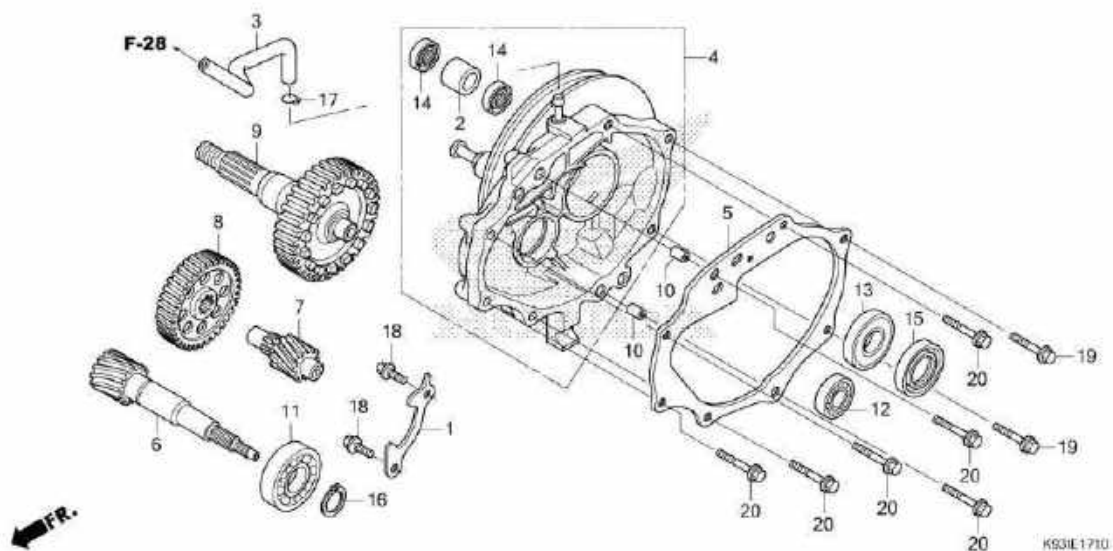

E-17-10

TRANSMISSION

2

| No. Ref. | No. Part | Deskripsi | Jumlah 9000PY&GP (ACF110) CBS ISS (CBT) 2017 (re 2015.0) | No. Seri | Kode Parts Catalog |
|----------|----------------|-------------------------------------|---|----------|--------------------|
| 13) | 91009-K50-T01 | BEARING, RADIAL BALL, 60/22 UU (FU) | 1 | 1 | |
| 14 | 91201-434-003 | OIL SEAL, 14X20X3.2 | 2 | 2 | |
| 15 | 91204-K44-V01 | OIL SEAL, 29X44X7 (AR) | 1 | 1 | |
| | 91204-K50-T01 | OIL SEAL, 29X44X7 (NO) | 1 | 1 | |
| 16 | 94510-20000 | CIRCLIP, EXTERNAL, 20MM | 1 | 1 | |
| 17 | 95002-50000 | CLIP, TUBE (C9) | 1 | 1 | |
| 18 | 95701-06014-00 | BOLT, FLANGE, 6X14 | 2 | 2 | |
| 19 | 95701-06030-00 | BOLT, FLANGE, 6X30 | 2 | 2 | |
| 20 | 95701-06040-00 | BOLT, FLANGE, 6X40 | 6 | 6 | |