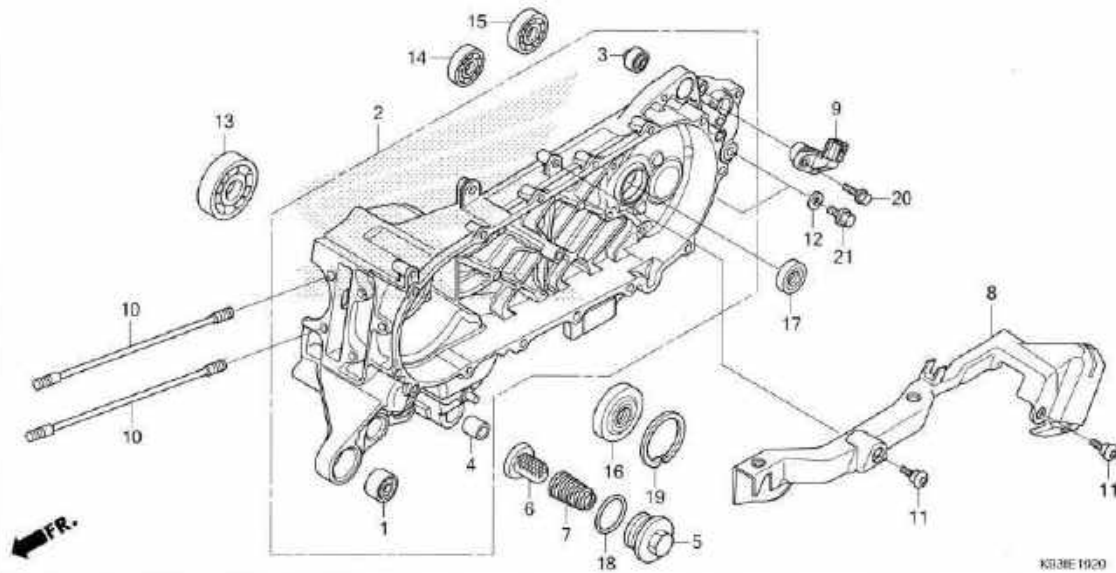

E-19-20

LEFT CRANKCASE

No. Ref.	No. Part	Deskripsi	Jumlah SCOOTER (SP) (ACF110) CBS 165 (CBT) 2017 (H) 2018 (U)	No. Seri	Kode Parts Catalog
14)	91005-KZR-601	BEARING, RADIAL BALL, 6301 (NT)	1	1	
	91005-KZR-602	BEARING, RADIAL BALL, 6301 (FU)	1	1	
15	91008-K50-T01	BEARING, RADIAL BALL, 6302 (SK)	1	1	
	91008-KZR-601	BEARING, RADIAL BALL, 6302 (NT)	1	1	
	91008-KZR-602	BEARING, RADIAL BALL, 6302 (FU)	1	1	
16	91202-K50-T01	OIL SEAL, 20.8X52X6X7.5	1	1	
17	91203-K35-J01	OIL SEAL, 20X32X6	1	1	
18	91302-001-020	O-RING, 30.8MM	1	1	
19	94520-52150	CIRCLIP, INTERNAL, 52MM	1	1	
20	95701-06016-00	BOLT, FLANGE, 6X16	1	1	
21	95701-08012-00	BOLT, FLANGE, 8X12	2	2	