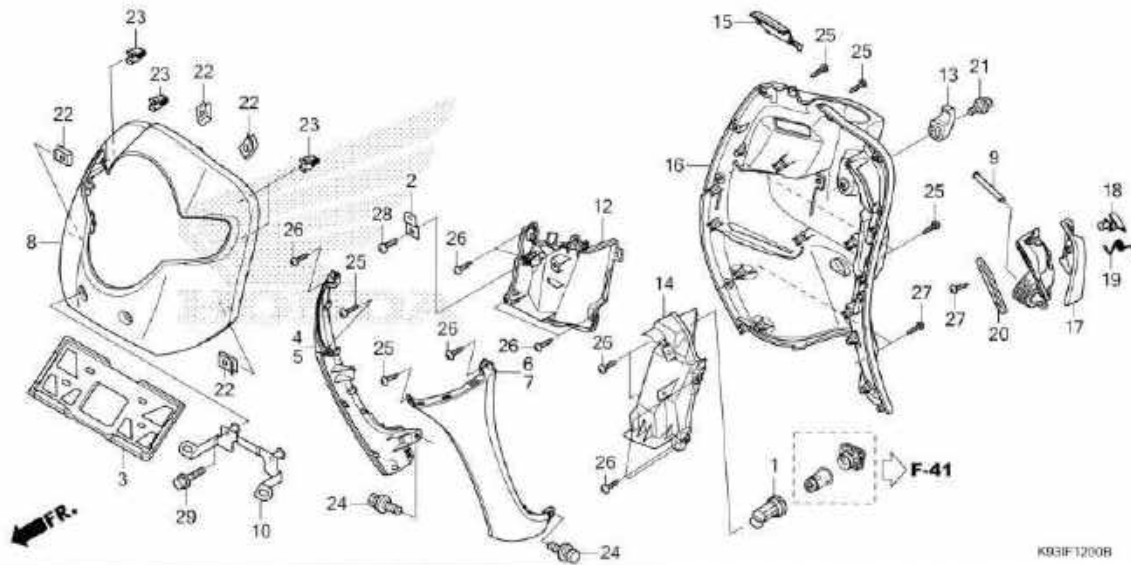

# F-12

# FRONT COVER/INNER COVER

No. Ref.	No. Part	Deskripsi	Jumlah 900PY (6P/WCF110) CBS ISS (CBT) 2017(i), 2018(u)	No. Seri	Kode Parts Catalog
7)	64202-K93-N002K	COVER, L. FR.(WL)			
		*NH1*..... BLACK	1	-----	21N
	64202-K93-N002K	*NH1*..... BLACK	-	-----	21N,IN
	64202-K93-N002H	*NH196*..... ROSS WHITE	-	-----	21N
	64202-K93-N002G	*R258*..... WINNING RED	-	-----	21N
	64202-K93-N002Q	*NH341P* PEARL FADELESS WHITE	-	-----	IN
	64202-K93-N002P	*R378M* MAT SOLAR RED METALLIC	-	-----	IN
	64202-K93-N002N	*YR342M* MAT JASPER BROWN METALLIC	-	-----	IN
8	64301-K93-N002P	COVER, FR. TOP(WL)			
		*NH1*..... BLACK	1	-----	21N
	64301-K93-N002N	*NH196*..... ROSS WHITE	1	-----	21N
	64301-K93-N002M	*R258*..... WINNING RED	1	-----	21N
	64301-K93-N002N	*NH196*..... ROSS WHITE	1	-----	31N
	64301-K93-N002K	*Y214P*... PEARL MILKY CREAM	1	-----	31N
	64301-K93-N002P	*NH1*..... BLACK	1	-----	IN
	64301-K93-N002L	*YR342M* MAT JASPER BROWN METALLIC	1	-----	IN
	64301-K93-N002P	*NH1*..... BLACK	-	-----	21N,IN
	64301-K93-N002N	*NH196*..... ROSS WHITE	-	-----	21N
	64301-K93-N002M	*R258*..... WINNING RED	-	-----	21N
	64301-K93-N002R	*NH341P* PEARL FADELESS WHITE	-	-----	IN
	64301-K93-N002Q	*R378M* MAT SOLAR RED METALLIC	-	-----	IN
	64301-K93-N002L	*YR342M* MAT JASPER BROWN METALLIC	-	-----	IN
9	77215-KZL-930	PIN, SEAT HINGE	1	1	
10	81110-KYT-940	BRACKET, FR. NUMBER PLATE ...	1	1	
12	81131-K93-N00	POCKET, R. INNER	1	1	
13	81132-6AH-000YV	HOOK, LUGGAGE			
		*TBLACK*..... BLACK	1	1	