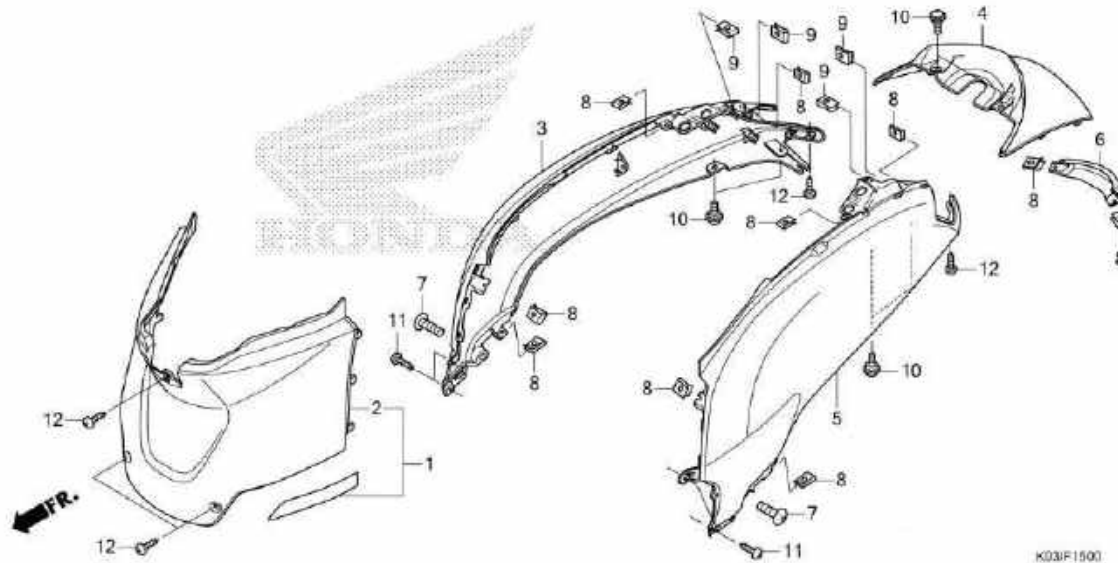

F-15

BODY COVER

No. Ref.	L.O.N.	(Nomor ref. relatif) Deskripsi	F.R.T.
1	(2)		
	4131R6	COVER, BODY :CENTER.....	0,1
	4131J0	COVER, BODY :RIGHT.....	0,6
	4131J8	COVER, REAR CENTER.....	0,1
	4131H9	COVER, BODY :LEFT.....	0,6
	4131J1	COVER, BODY :KEDUA-DUANYA.....	0,6
	413124	COVER, REAR UNDER.....	0,1

3

No. Ref.	No. Part	Deskripsi	Jumlah SCOOTY (K93) (ACF110) CBS ISS (CBT) 2017(m) 2018(j)	No. Seri	Kode Parts Catalog
1	80151-K93-N00ZM	COVER, CENTER(WL) *NH1*..... BLACK	1	-----	2IN
	80151-K93-N00ZK	*NH196*..... ROSS WHITE	1	-----	2IN
2	80151-K93-N00ZL	COVER, CENTER *NH177M* VOSTOK SILVER METALLIC	1	1	3IN,IN
	80151-K93-N00ZN	*GY140M* BRIGHT LIME GREEN METALLIC	1	-----	3IN
	80151-K93-N00ZP	*B216P*PEARL VIVACIOUS BLUE	1	-----	3IN
	80151-K93-N00ZM	*NH1*..... BLACK	1	-----	IN
	80151-K93-N00ZK	*NH196*..... ROSS WHITE	-	1	2IN
	80151-K93-N00ZQ	*R258*..... WINNING RED	-	1	2IN
	80151-K93-N00ZM	*NH1*..... BLACK	-	1	
3	83500-K93-N00ZM	COVER, R. BODY(WL) *NH196*..... ROSS WHITE	1	-----	2IN
	83500-K93-N00ZL	*R258*..... WINNING RED	1	-----	2IN
	83500-K93-N00ZN	*NH1*..... BLACK	1	-----	2IN
	83500-K93-N00ZM	*NH196*..... ROSS WHITE	1	-----	3IN
	83500-K93-N00ZA	*Y214P*... PEARL MILKY CREAM	1	-----	3IN
	83500-K93-N00ZK	*YR342M* MAT JASPER BROWN METALLIC	1	-----	IN
	83500-K93-N00ZN	*NH1*..... BLACK	1	-----	IN
	83500-K93-N00ZM	*NH1*..... BLACK	-	1	2IN,IN
	83500-K93-N00ZQ	*NH341P* PEARL FADELESS WHITE	-	1	IN
	83500-K93-N00ZP	COVER, R. BODY(WL) *R378M* MAT SOLAR RED METALLIC	-	1	IN
	83500-K93-N00ZK	*YR342M* MAT JASPER BROWN METALLIC	-	1	IN
4	83750-K93-N00ZG	COVER, RR. CENTER(WL) *R258*..... WINNING RED	1	-----	2IN