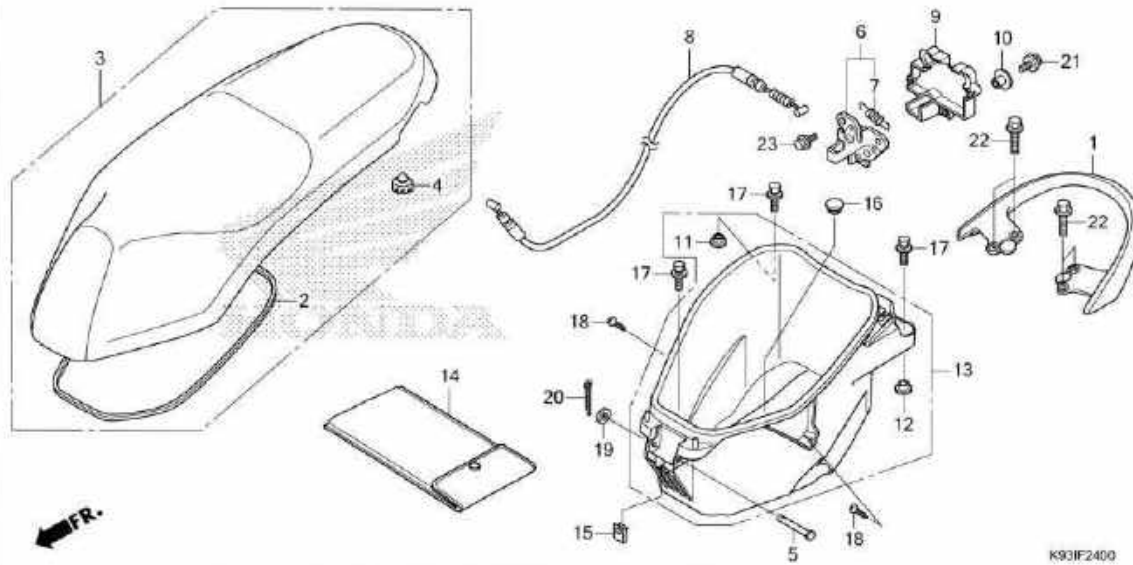

F-24

SEAT/LUGGAGE BOX

No. Ref.	No. Part	Deskripsi	Jumlah		No. Seri	Kode Parts Catalog
			SCOOTY eSP (KCF110) CBS ISS (CBT) 2017/II 2018/II			
21	95701-06022-00	BOLT, FLANGE, 6X22	1	1		
22	95701-08022-00	BOLT, FLANGE, 8X22	4	4		
23	96001-06010-00	BOLT, FLANGE, 6X10	2	2		