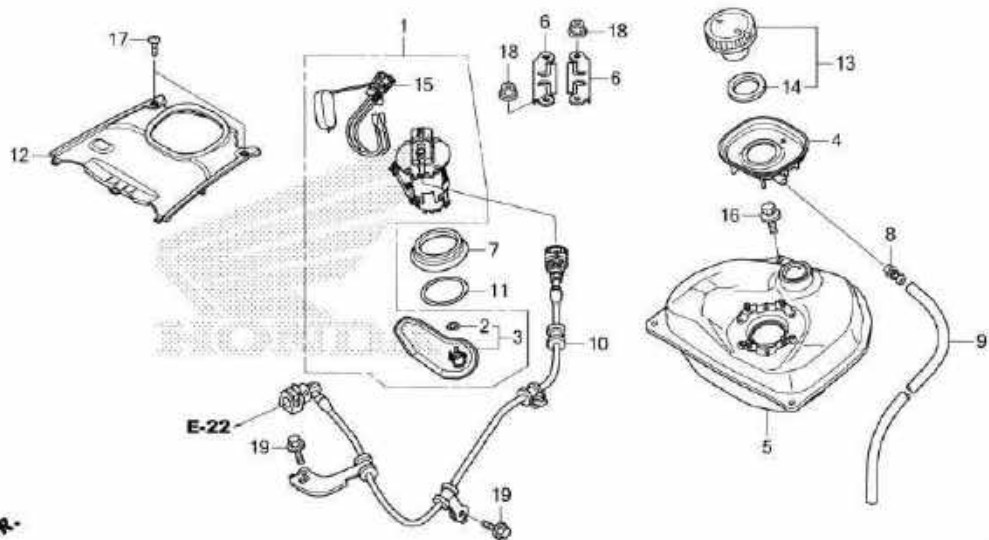

F-26

FUEL TANK

No. Ref.	L.O.N.	(Nomor ref. relatif) Deskripsi	F.R.T.
1		(7,11)	
	310120	PUMP ASSY., FUEL.....	0,4
3		(2)	
	3101C7	FILTER, FUEL.....	0,5
5	310100	TANK, FUEL.....	0,7
10	310162	HOSE, FUEL FEED.....	0,7
12	413121	COVER, FUEL TANK TOP.....	0,1
15	617105	FUEL TANK SENDING UNIT.....	0,5

FR.

K93IF2000

No. Ref.	No. Part	Deskripsi	Jumlah		No. Seri	Kode Parts Catalog
			SCOOTER 6SP (ACF110) CBS 188 (CBT) 2017se - 2018se			
1	16700-K81-N01	PUMP UNIT, FUEL	1	1		
2	16706-KVB-S51	O-RING(P7)	1	1		
3	16707-KZR-601	FILTER SET	1	1		
4	17505-K81-N00	TRAY, FUEL	1	1		
5	17510-K81-N00	TANK COMP., FUEL	1	1		
6	17517-GGL-J00	RETAINER, FUEL PUMP	2	2		
7	17518-GHB-601	SEAL, DUST(OH)	1	1		
	17518-GHB-602	SEAL, DUST(CA)	1	1		
	17518-GHB-603	SEAL, DUST(TS)	1	1		
8	17525-KBN-900	JOINT, FUEL TUBE	1	1		
9	17526-K59-A10	TUBE, DRAIN	1	1		
10	17528-K93-N01	HOSE COMP., FUEL FEED	1	1		
11	17572-GHB-601	O-RING, FUEL PUMP(AR)	1	1		
	17572-GHB-602	O-RING, FUEL PUMP(IK)	1	1		
12	17575-K93-N00	COVER, FUEL TANK	1	1		
13	17620-KGH-600	CAP, FUEL FILLER	1	1		
14	17631-KEV-900	PACKING, FUEL FILLER CAP	1	1		
15	37800-K81-N01	FUEL UNIT	1	1		
16	93404-06016-00	BOLT-WASHER, 6X16	1	1		
17	93903-24380	SCREW, TAPPING, 4X12	2	2		
18	94050-06000	NUT, FLANGE, 6MM	4	4		
19	95701-06012-00	BOLT, FLANGE, 6X12	2	2		