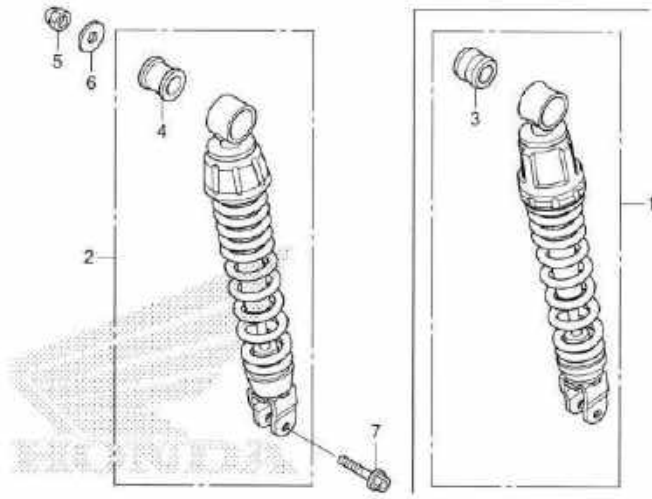

F-36

REAR CUSHION

No. Ref.	L.O.N.	(Nomor ref. relatif) Deskripsi	F.R.T.
2	512115	(1) CUSHION ASSY., REAR.....	0,5

3

No. Ref.	No. Part	Deskripsi	Jumlah		No. Seri		Kode Paris Catalog
			SCOOTY 6SP (ACF110) CBS IS3 (CBT) 2017- 2018,6				
1	52400-K93-N02	CUSHION ASSY., RR.	1	1	-----	-----	IN
2	52400-K93-N11	CUSHION ASSY., RR.	1	1	-----	-----	2IN,3IN
3	52485-K81-N11	BUSH, RUBBER	1	1	-----	-----	IN
4	52485-KVY-901	BUSH, RUBBER	1	1	-----	-----	2IN,3IN
5	94021-10000-0S	NUT, CAP, 10MM	1	1			
6	94101-10000	WASHER, PLAIN, 10MM	1	1			
7	95801-08032-00	BOLT, FLANGE, 8X32	1	1			