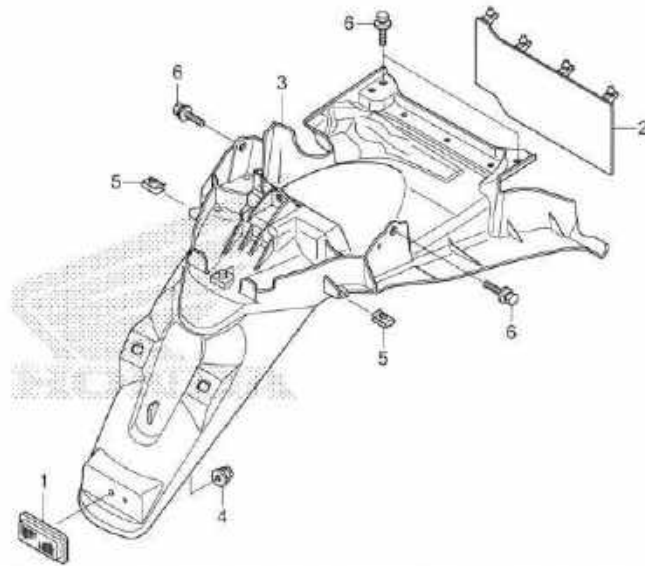

# F-39

# REAR FENDER

No. Ref.	L.O.N.	(Nomor ref. relatif) Deskripsi	F.R.T.
3	413102	FENDER, REAR.....	0,6

No. Ref.	No. Part	Deskripsi	Jumlah <small>SCOPY (SP/ADP110) CBS ISS (CBT) 2017(y) 2018(x)</small>	No. Seri	Kode Parts Catalog
1	33741-MS6-921	REFLECTOR, REFLEX .....	1	1	
2	80104-K93-N00	GUARD, RR. SPLASH .....	1	1	
3	80105-K93-N00	FENDER, RR. ....	1	1	
4	90301-KWN-901	NUT, U, 5MM .....	1	1	
5	90677-KAN-T00	NUT, CLIP, 5MM .....	2	2	
6	93404-06012-00	BOLT-WASHER, 6X12 .....	4	4	