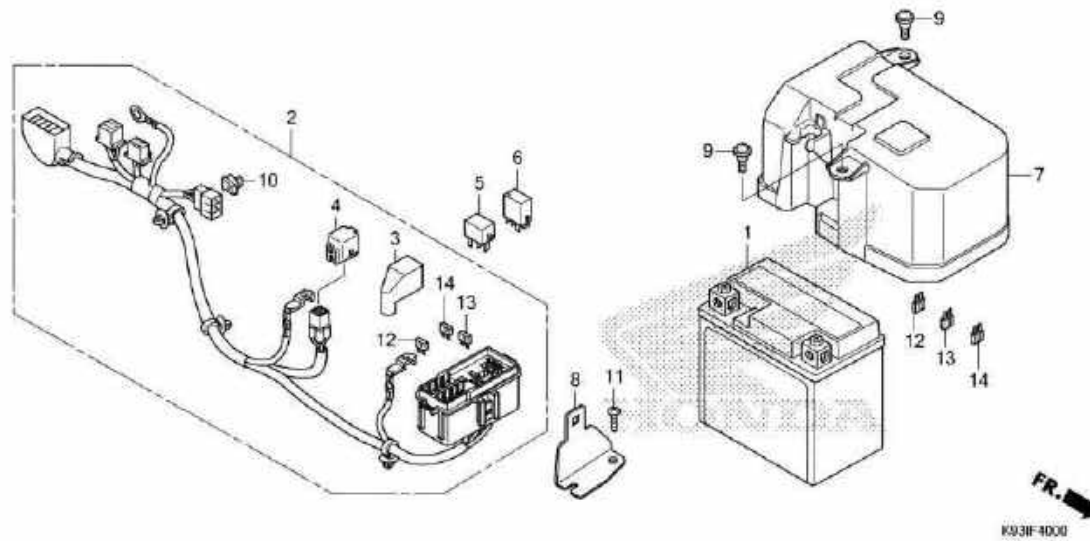

F-40

BATTERY

No. Ref.	L.O.N.	(Nomor ref. relatif) Deskripsi	F.R.T.
1	610100	BATTERY.....	0,2
2	6111F8	SUB HARNESS, BATTERY.....	1,1
5	611155	RELAY, MAIN.....	0,2
6	6111C5	RELAY, STARTER.....	0,2
7	6101A1	COVER, BATTERY.....	0,1

3

No. Ref.	No. Part	Deskripsi	Jumlah	No. Seri	Kode Parts Catalog
			SCOOTER (ACF110) CBS ISS (CBT) 2017(h) 2018(j)		
1	31500-KZR-601	BATTERY (YTZ6V) (GS YUASA)	1	1	
	31500-KZR-602	BATTERY (GTZ6V) (GS YUASA)	1	1	
2	32102-K93-N00	SUB HARNESS, BATTERY	1	1	
3	32413-KGH-900	COVER, BATTERY TERMINAL	1	1	
4	32606-GEV-761	CAP, DUMMY (4P) (RED)	1	1	
5	38501-KVZ-631	RELAY ASSY., POWER (MICRO ISO 4P) (MI)	1	1	
	38501-KWN-901	RELAY COMP., POWER (MICRO ISO 4P) (OM)	1	1	
6	38502-GGZ-J01	RELAY COMP., POWER (MICRO ISO 5P) (MI)	1	1	
	38502-KB1-N01	RELAY COMP., POWER (MICRO ISO 5P) (OM)	1	1	
7	80110-K93-N00	COVER, BATTERY	1	1	
8	80111-K50-T00	STAY, FUSE BOX	1	1	
9	91509-GE2-760	SCREW, PAN, 5X11.5	2	2	
10	91580-SM4-003	CLIP, COUPLER (ORANGE)	1	1	
11	93903-34410	SCREW, TAPPING, 4X16	1	1	
12	98200-40500	FUSE, MINI (5A)	5	5	
13	98200-41000	FUSE, MINI (10A)	3	3	
14	98200-42500	FUSE, MINI (25A)	2	2	