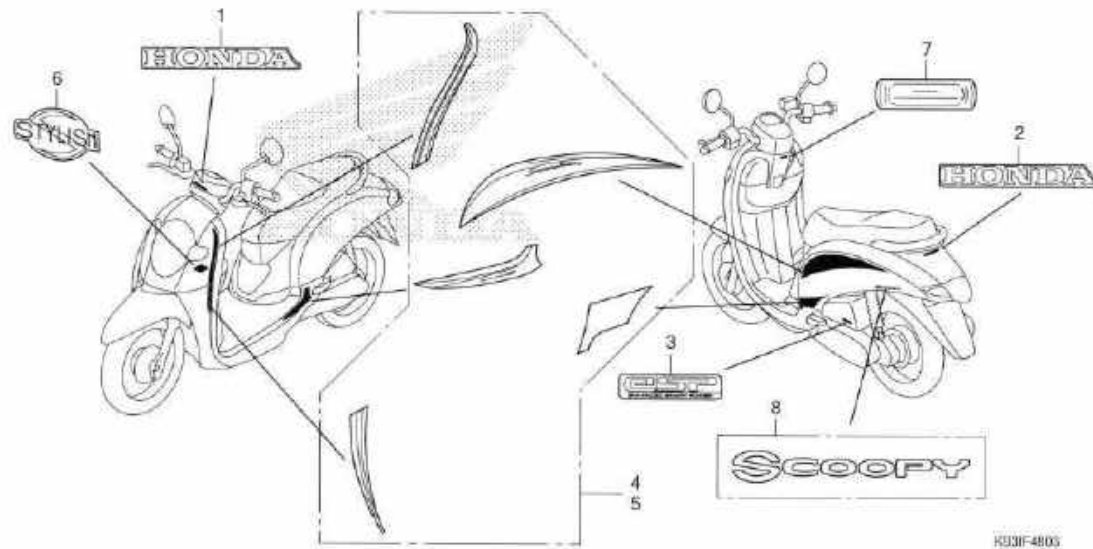

F-48-3

MARK(ACF110CBTJ-IN)

No. Ref. L.O.N. (Nomor ref. relatif Deskripsi) F.R.T.

TIDAK ADA INFORMASI .....

No. Ref.	No. Part	Deskripsi	Jumlah	No. Seri	Kode Parts Catalog
			SCOOPI (ACF110) CB115B (CBT) 2017(h) 2018(s)		
1	86101-K93-N00ZA	MARK, HONDA (65MM)	-	1	IN
		*TYPE6*	-	1	IN
	86101-K93-N30ZA	*TYPE5*	-	1	IN
2	86101-K93-N30ZB	MARK, HONDA (65MM)	-	1	IN
		*TYPE4*	-	1	IN
	86101-K93-N30ZC	*TYPE3*	-	1	IN
	86101-K93-N30ZD	*TYPE2*	-	1	IN
	86101-K93-N30ZE	*TYPE1*	-	1	IN
3	86170-K2R-600	MARK, ENGINE	-	1	IN
4	871X0-K93-N30ZAL	STRIPE SET, L.	-	1	IN
		STYLISH WHITE	-	1	IN
	871X0-K93-N30ZBL	STYLISH RED	-	1	IN
	871X0-K93-N30ZCL	STYLISH BROWN	-	1	IN
	871X0-K93-N30ZDL	STYLISH BLACK	-	1	IN
5	871X0-K93-N30ZAR	STRIPE SET, R.	-	1	IN
		STYLISH WHITE	-	1	IN
	871X0-K93-N30ZBR	STYLISH RED	-	1	IN
	871X0-K93-N30ZCR	STYLISH BROWN	-	1	IN
	871X0-K93-N30ZDR	STYLISH BLACK	-	1	IN
6	86649-K93-N30ZA	MARK (STYLISH)	-	1	IN
		*TYPE4*	-	1	IN
	86649-K93-N30ZB	*TYPE3*	-	1	IN
	86649-K93-N30ZC	*TYPE2*	-	1	IN
	86649-K93-N30ZD	*TYPE1*	-	1	IN
7	86811-K93-N00ZA	MARK, ALARM SYSTEM	-	1	IN
		*TYPE1*	-	1	IN
8	86836-K93-N00ZA	MARK (SCOOPI)	-	2	IN
		*TYPE1*	-	2	IN